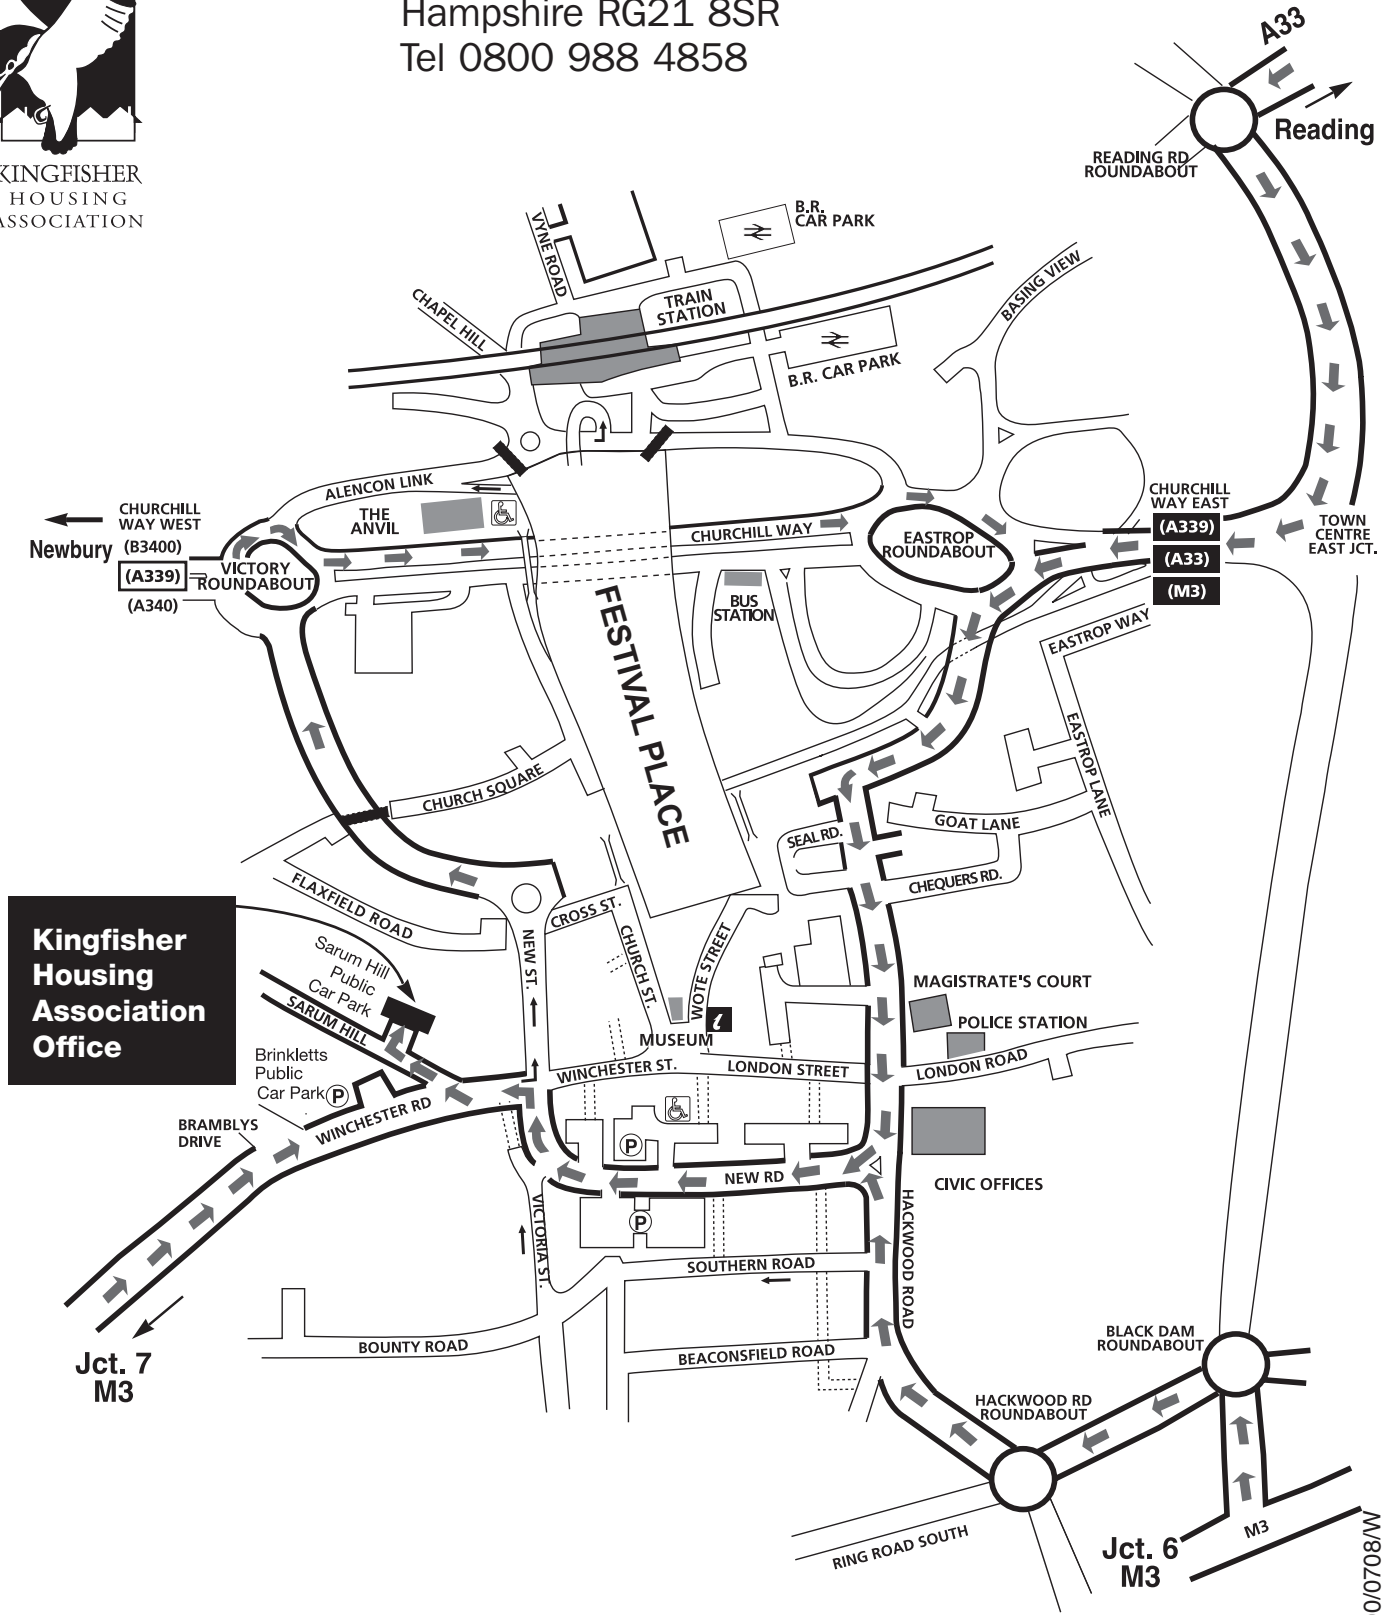

WESSEX
Housing Partnership Ltd

KINGFISHER
HOUSING
ASSOCIATION

How to find us

Wessex Housing Partnership
Kingfisher Housing Association
Saxon Court, Sarum Hill
Basingstoke
Hampshire RG21 8SR
Tel 0800 988 4858

**Kingfisher
Housing
Association
Office**

M3 exit - Junction 6 or 7

CX1000/0708/W